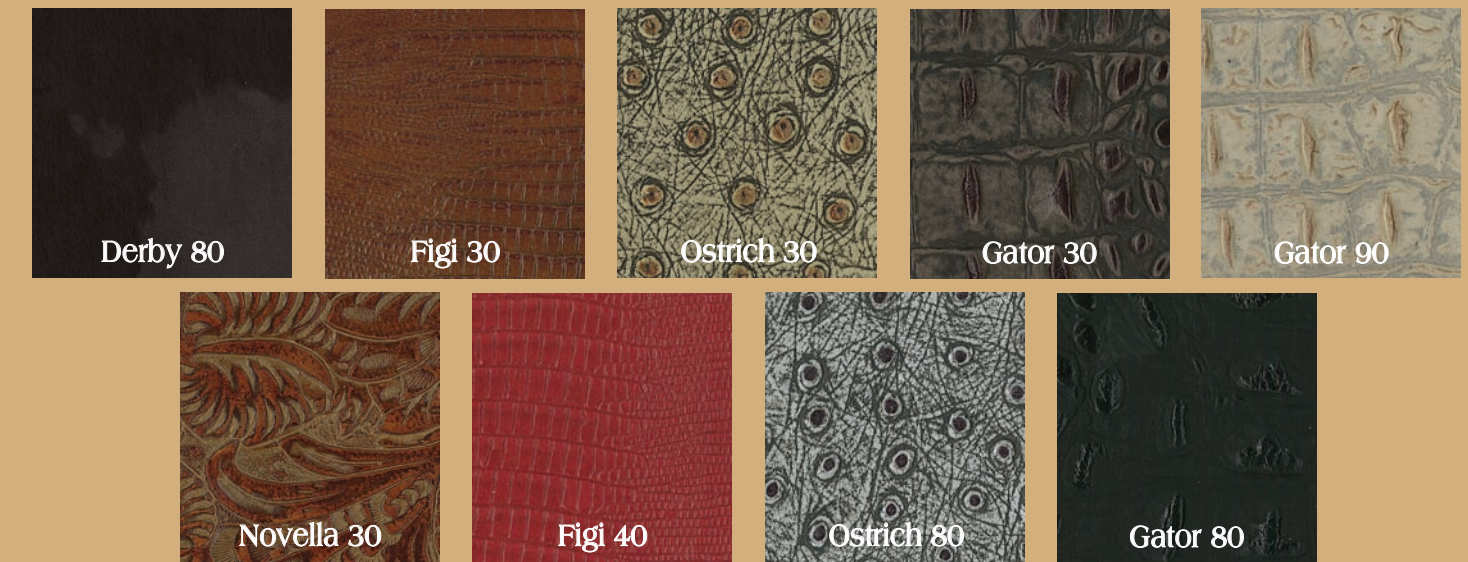

ST. TIMOTHY

TAG Gaylean has been an innovator in the design community for 45 years. His luxury resort work includes famous destinations such as The Broadmoor, Casa Palmero at Pebble Beach, The Greenbrier, The Equinox, La Quinta, Turnberry Isle, Gateway Canyons, and The Aspen Club. TAG's international honors include the Platinum Circle Award for lifetime achievement in hospitality design, an honor he shares with Carleton Varney, David Rockwell and Baron Hilton. The style and inventiveness of TAG's design, integrated with St. Timothy's superior craftsmanship, results in an extraordinary furniture collection.

Decorative Leathers for TAG

* Patterns are individually created so variance in color should be expected.

Additional Finish Options for TAG

* Bozeman, Classic Mahogany, Espresso and Loredo are standard with various distressing steps. See the TAG Price list for details. Due to natural variations in wood grain, the colors shown may vary slightly from our actual wood products.